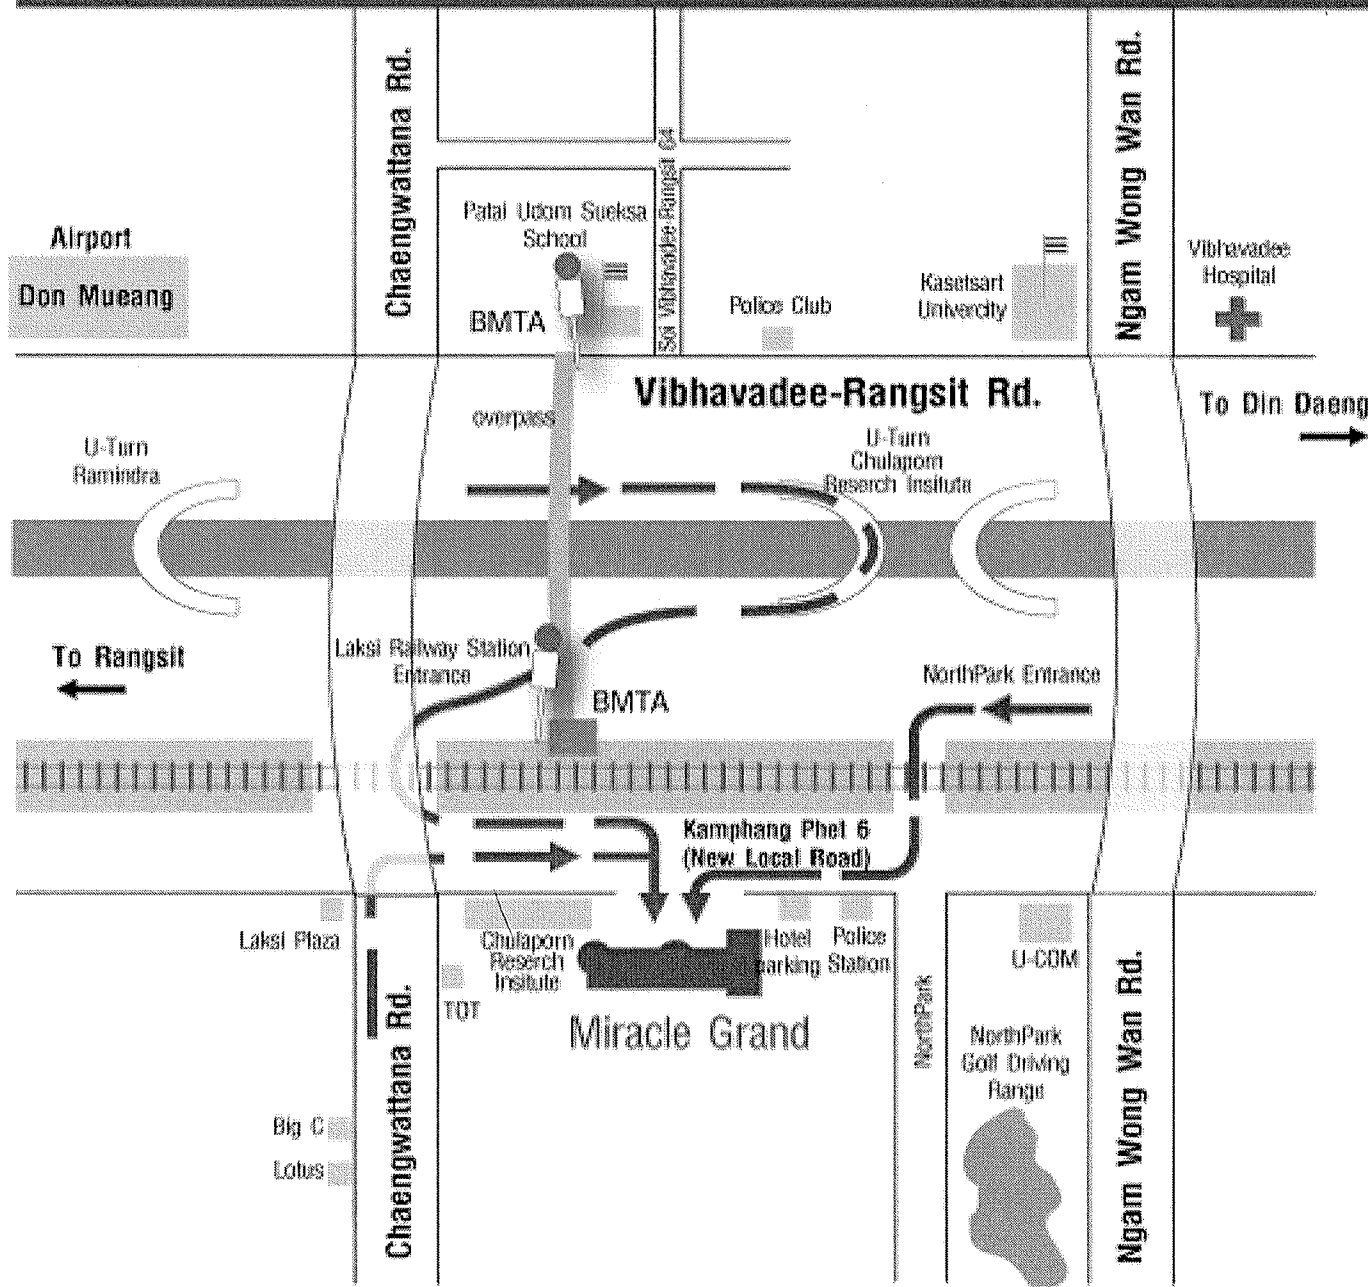

# Miracle Grand Convention Hotel Map

99 Vibhavadee Rangsit Rd. Laksi Bangkok 10210 Tel. 0-2575-5599

## Transportation

1. By car, from outbound Vibhavadee Rangsit Rd. turn left at the North Park Entrance. Enter into Kamphang Phet 6 Rd. (Local Road). Hotel is on the left.
2. By car, inbound from Vibhavadee Rangsit Rd., use U-Turn Chulaporn Research Institute. Turn left at Laksi Railway Station entrance. Enter into Kamphang Phet 6 Rd. (Local Road). Hotel is on the right.
3. By bus, number 29,52,510,555
4. By train, get off at Laksi Railway Station