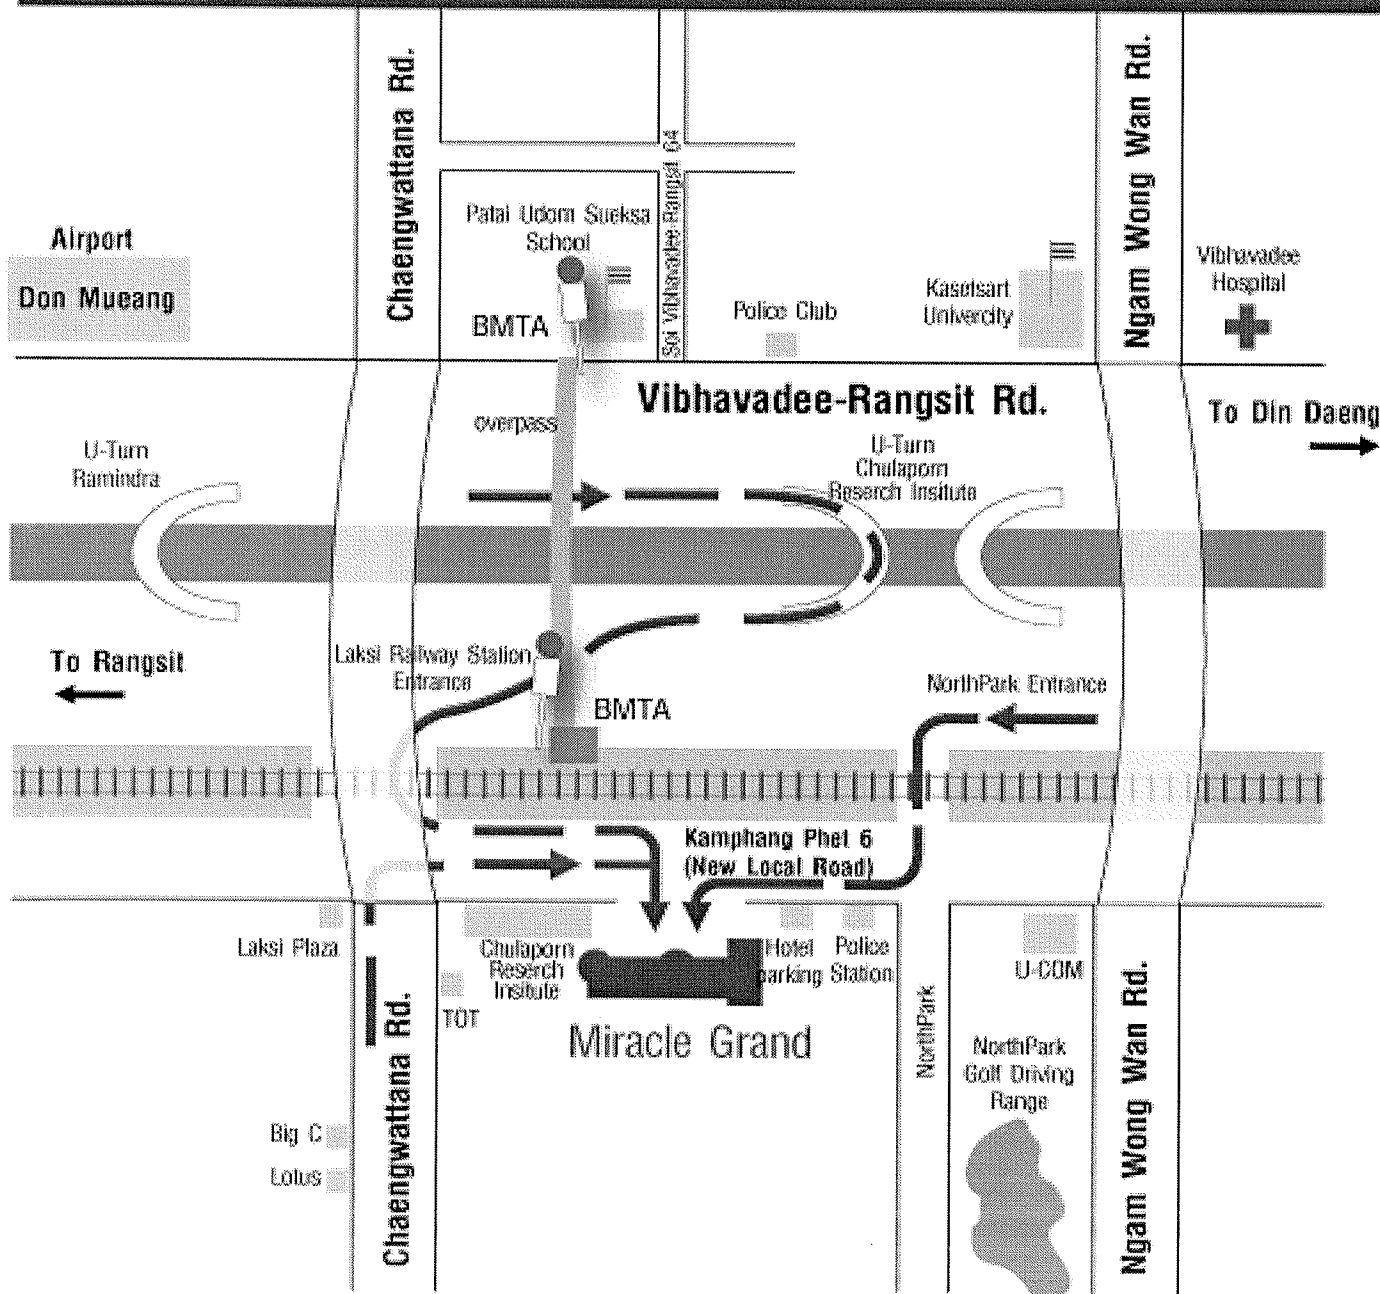

Miracle Grand Convention Hotel Map

99 Vibhavadee Rangsit Rd. Laksi Bangkok 10210 Tel. 0-2575-5599

Transportation

1. By car, from outbound Vibhavadee Rangsit Rd. turn left at the North Park Entrance. Enter into Kamphang Phet 6 Rd. (Local Road). Hotel is on the left.
2. By car, inbound from Vibhavadee Rangsit Rd., use U-Turn Chulaporn Research Institute. Turn left at Laksi Railway Station entrance. Enter into Kamphang Phet 6 Rd. (Local Road). Hotel is on the right.
3. By bus, number 29,52,510,555
4. By train, get off at Laksi Railway Station